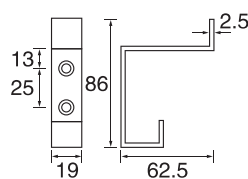

DH038SS

■ Stainless steel