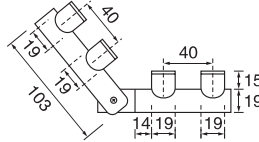

SDH-5004-135

- Stainless steel