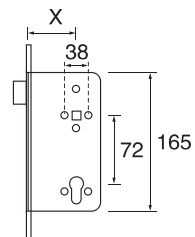

LK001/SR

Storeroom
X=60mm