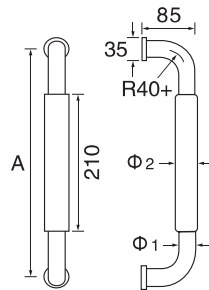

- Stainless steel
- Φ=22/25/32/38/50
- A=200-2000

PH203

- Stainless steel
- Φ=22/25/32/38/50
- A=200-2000

S/steel pull handle (tube)

PH204

- Stainless steel
- Φ=22/25/32/38/50

PH205

- Stainless steel
- Φ=22/25/32/38/50
- A=200–2000
- B=Any size available

PH206

- Stainless steel
- Φ=22/25/32/38/50
- A=200–2000
- B=Any size available

S/steel pull handle (tube)

PH207

- Stainless steel
- Φ 1=25
- Φ 2=32/38
- A=350-2000

PH208

- Stainless steel
- Φ 1=25
- Φ 2=32/38
- A=350-2000