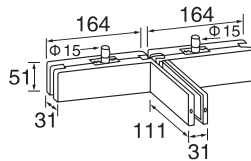

PF029

■ Stainless steel