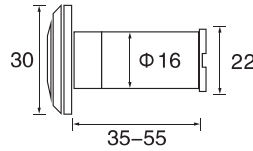

DV200

■ Brass