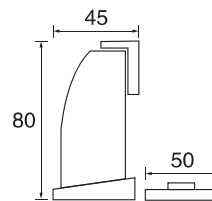

DH089ZA

- Zinc alloy