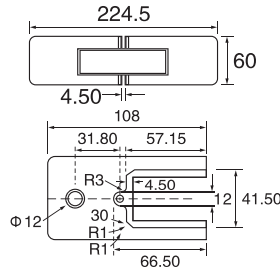

YC214

- Brass
- Stainless steel

YC501

- Brass
- Stainless steel

YC502

- Brass
- Stainless steel

Shower hinge

YC503