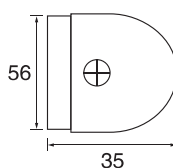

DH070SS

■ Stainless steel