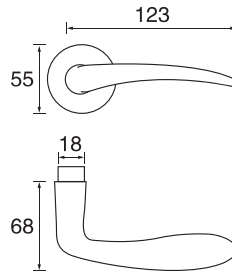

Aluminium lever handle

KL010

■ Aluminium