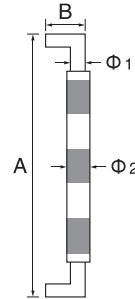

PH239

- Stainless steel
- Φ=22/25/32/38/50
- A=200-2000
- B=Any size available

PH240

- Stainless steel
- Φ=22/25/32/38/50
- A=200-2000
- B=Any size available

S/steel pull handle (tube)

PH241

- Stainless steel
- Φ 1=25
- Φ 2=32/38
- A=350-2000
- B=77/88

PH242

- Stainless steel
- Φ 1=25
- Φ 2=32/38
- A=350-2000
- B=77/88

PH247

- Stainless steel
- Φ 1=25
- Φ 2=32/38
- A=500/600/800
- B=77/88

S/steel pull handle (tube)

PH252

- Stainless steel
- Φ=32
- A=450/600
- B=300/450
- C=80