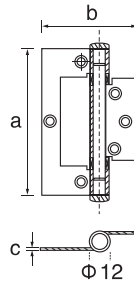

SS-FH-B01

- Stainless steel
- a=4"
- b=75
- c=2.0/2.5