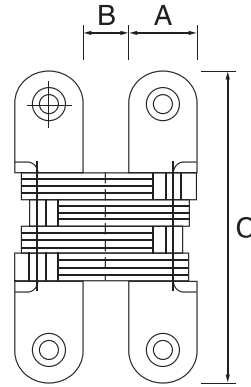

Concealed hinge

Concealed hinge

CC03~CC08