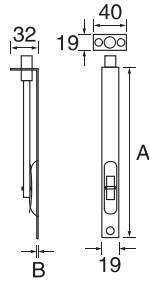

DG007ZA

- Zinc alloy

DG010SS

- Stainless steel

Door bolt

DB001SS(A)

- Stainless steel
- A=6"/8"/10"/
12"/16"/24"
- B=1.5/2.0

DB001SS(B)