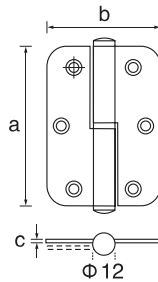

SS352525-L2

- Stainless steel
- a=3"/4"/5"
- b=3"/4"
- c=2.0/2.5/3.0