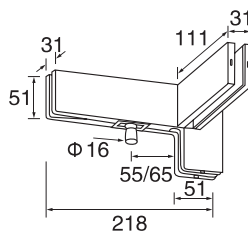

PF030

■ Stainless steel
R/L