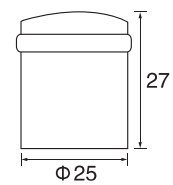

DH063

■ Stainless steel

■ Brass