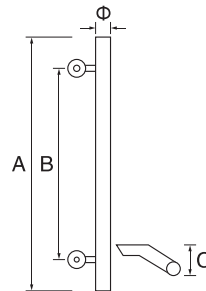

PH289

- Stainless steel
- Φ=32
- A=600
- B=450
- C=73