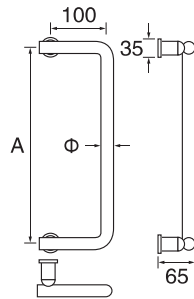

S/steel pull handle (tube)

PH216

- Stainless steel
- Φ=25/32/38
- A=250–350
- B=130–235
- C=75–95

PH217

- Stainless steel
- Φ=22/25/32/38/50
- A=Any size available
- B=90–150
- C=75–95

PH218

- Stainless steel
- Φ=22/25/32/38/50
- A=250–2000
- B=Any size available

S/steel pull handle (tube)

PH219

- Stainless steel
- Φ=25/32/38
- A=Any size available

PH220

- Stainless steel
- Φ=25/32/38
- A=Any size available

PH221

- Stainless steel
- Φ=25/32
- A=200-2000

S/steel pull handle (tube)