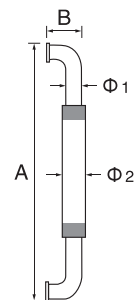

- Stainless steel
- Φ=25/32/38
- A=200-2000

PH232

- Stainless steel
- Φ=25/32/38
- A=200-2200

PH233

- Stainless steel
- Φ=25/32/38
- A=300-1800

S/steel pull handle (tube)

PH234

- Stainless steel
- Φ=19/22/25/32
- A=300-1800

PH239

- Stainless steel
- Φ=22/25/32/38/50
- A=200-2000
- B=Any size available

PH240

- Stainless steel
- Φ=22/25/32/38/50
- A=200-2000
- B=Any size available

S/steel pull handle (tube)

PH241

- Stainless steel
- Φ 1=25
- Φ 2=32/38
- A=350-2000
- B=77/88

PH242

- Stainless steel
- Φ 1=25
- Φ 2=32/38
- A=350-2000
- B=77/88

PH247

- Stainless steel
- Φ 1=25
- Φ 2=32/38
- A=500/600/800
- B=77/88

S/steel pull handle (tube)

PH252

- Stainless steel
- Φ=32
- A=450/600
- B=300/450
- C=80