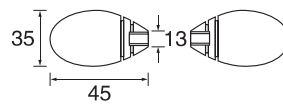

Brass shower door knob

DK-229

■ Brass

DK-230

■ Brass