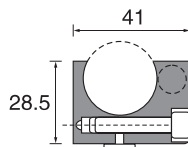

SL-005E

■ Stainless steel