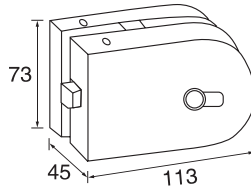

Patch fitting

PF010

■ Stainless steel