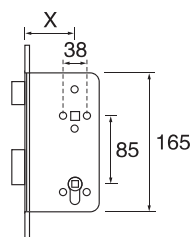

Entrance

X=45mm\50mm\60mm\70mm

LK002/P

Passage

X=45mm\50mm\60mm\70mm

LK002/S

Deadlock

X=45mm\50mm\60mm\70mm