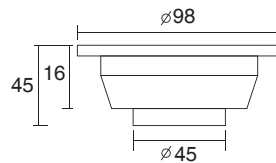

FTG-612

■ Stainless steel