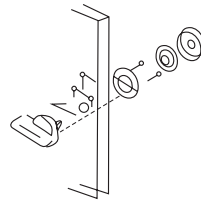

WPF-103

Washroom cubicle & Partition fittings series

WPF-104

WPF-105

WPF-106

Shower hinge

YC301

- Brass
- Stainless steel