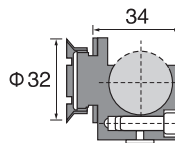

SL-005B

■ Stainless steel