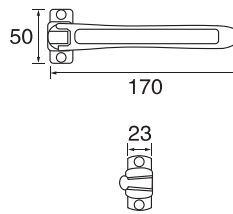

DG007ZA

- Zinc alloy