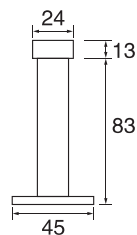

DH021SS

■ Stainless steel