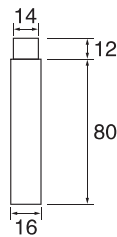

DH017SS

■ Stainless steel