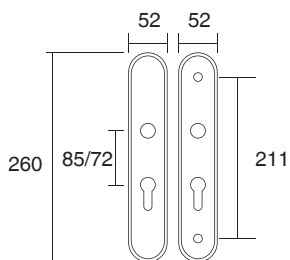

P-14L

■ Stainless steel