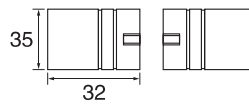

DK-210

■ Brass