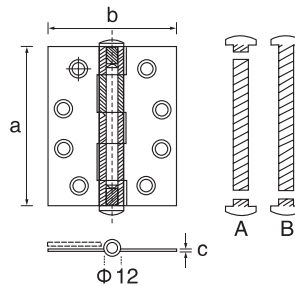

Weight Duty of Door hinge

Suggestion: Apply 3 pieces of hinge for one door leaf

1.2mm	Thickness	Hinges: 10 ~ 15Kgs	Per	Door
1.5mm	Thickness	Hinges: 15 ~ 25Kgs	Per	Door
2.0mm	Thickness	Hinges: 25 ~ 40Kgs	Per	Door
2.5mm	Thickness	Hinges: 40 ~ 60Kgs	Per	Door
3.0mm	Thickness	Hinges: 60 ~ 80Kgs	Per	Door
3.5mm	Thickness	Hinges: 80 ~ 120Kgs	Per	Door
4.0mm	Thickness	Hinges: 120 ~ 150Kgs	Per	Door
4.5mm	Thickness	Hinges: 150 ~ 180Kgs	Per	Door

SS403030-PJ

- Stainless steel
- a=3"/4"/5"
- b=3"/4"
- c=2.0/2.5/3.0