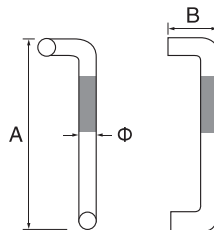

PH263

- Stainless steel
- Φ=32/38
- A=450-1300
- B=86