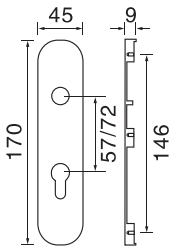

Rose-E

■ Stainless steel
Available: Threaded rose
Clip rose

Solid s/steel plate

P-01S

■ Stainless steel

P-02S

■ Stainless steel

P-05S