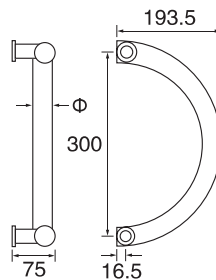

- Stainless steel
- Φ=22/25/32/38/50
- A=200-2000

PH203

- Stainless steel
- Φ=22/25/32/38/50
- A=200-2000

S/steel pull handle (tube)

PH204

- Stainless steel
- Φ=22/25/32/38/50

PH205

- Stainless steel
- Φ=22/25/32/38/50
- A=200–2000
- B=Any size available

PH206

- Stainless steel
- Φ=22/25/32/38/50
- A=200–2000
- B=Any size available

S/steel pull handle (tube)

PH207

- Stainless steel
- Φ 1=25
- Φ 2=32/38
- A=350-2000

PH208

- Stainless steel
- Φ 1=25
- Φ 2=32/38
- A=350-2000

PH209

- Stainless steel
- Φ =22/25/32/38/50
- A=250-2000
- C=75-95

S/steel pull handle (tube)

PH210

- Stainless steel
- Φ=22/25/32/38/50
- A=200-2000

PH211

- Stainless steel
- Φ=25/32/38

PH212

- Stainless steel
- Φ=25/32/38

S/steel pull handle (tube)

PH213

- Stainless steel
- Φ=22/25/32/38/50
- A=200–2200
- C=75–95

PH214

- Stainless steel
- Φ=25/32/38
- A=200–2200

PH215

- Stainless steel
- Φ=25/32/38
- A=250–2200
- B=100–140
- C=75–95