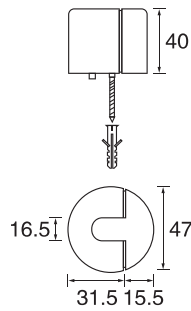

DH078

- Stainless steel
- Zinc alloy