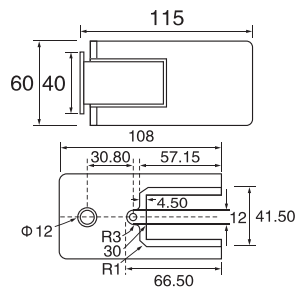

YC501

- Brass
- Stainless steel