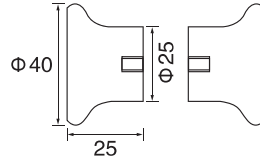

Brass shower door knob

DK-201

■ Brass