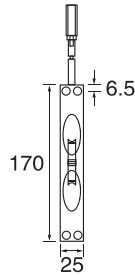

Door bolt

DB005

- Brass
A=6"/8"/10"/12"/14"/16"
- Stainless steel
A=8"/12"

DB006

- Stainless steel
A=8"

DB008SS

- Stainless steel

DB009SS