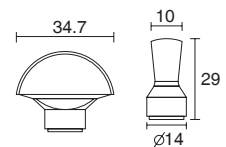

LK103B

LK103C

LK104

LK105

Haif cylinder with single entry
X=30mm~60mm

LK101A

LK102

LK103B