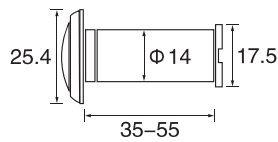

DV180

■ Brass