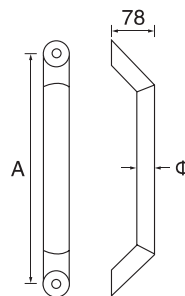

LK103C

LK104

LK105

Cylinder

S/steel pull handle (tube)

PH201

- Stainless steel
- Φ=22/25/32/38/50
- A=200-2000

PH202

- Stainless steel
- Φ=22/25/32/38/50
- A=200-2000

PH203

- Stainless steel
- Φ=22/25/32/38/50
- A=200-2000

S/steel pull handle (tube)

PH204

- Stainless steel
- Φ=22/25/32/38/50

PH205

- Stainless steel
- Φ=22/25/32/38/50
- A=200–2000
- B=Any size available