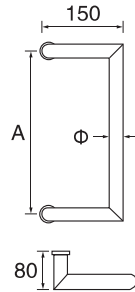

- Stainless steel
- Φ=22/25/32/38/50
- A=200-2000

PH203

- Stainless steel
- Φ=22/25/32/38/50
- A=200-2000

S/steel pull handle (tube)

PH204

- Stainless steel
- Φ=22/25/32/38/50

PH205

- Stainless steel
- Φ=22/25/32/38/50
- A=200–2000
- B=Any size available

PH206

- Stainless steel
- Φ=22/25/32/38/50
- A=200–2000
- B=Any size available

S/steel pull handle (tube)

PH207

- Stainless steel
- Φ 1=25
- Φ 2=32/38
- A=350-2000

PH208

- Stainless steel
- Φ 1=25
- Φ 2=32/38
- A=350-2000

PH209

- Stainless steel
- Φ =22/25/32/38/50
- A=250-2000
- C=75-95

S/steel pull handle (tube)

PH210

- Stainless steel
- Φ=22/25/32/38/50
- A=200-2000

PH211

- Stainless steel
- Φ=25/32/38

PH212

- Stainless steel
- Φ=25/32/38

S/steel pull handle (tube)

PH213

- Stainless steel
- Φ=22/25/32/38/50
- A=200–2200
- C=75–95

PH214

- Stainless steel
- Φ=25/32/38
- A=200–2200

PH215

- Stainless steel
- Φ=25/32/38
- A=250–2200
- B=100–140
- C=75–95