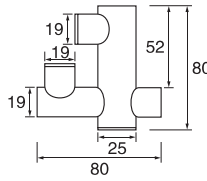

Sliding door system

SDH-5003

■ Stainless steel