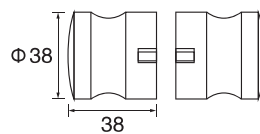

DK-204

■ Brass