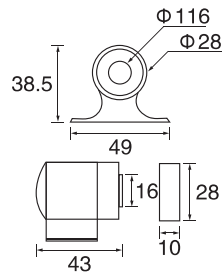

DH082BR

- Brass
- Zinc alloy