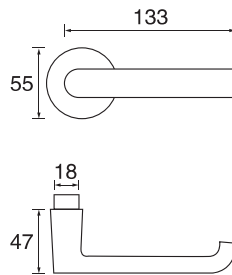

KL041

■ Aluminium