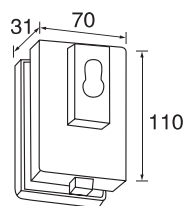

PF024

■ Stainless steel