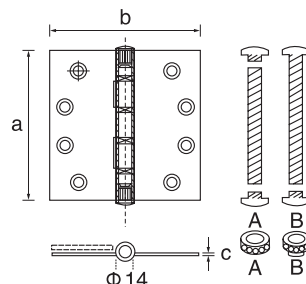

SS403030-4BB

- Stainless steel
- a=3"/4"/5"
- b=3"/4"
- c=2.0/2.5/3.0