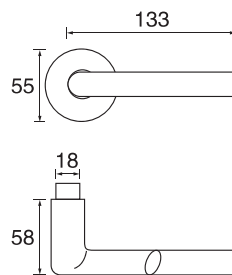

KL015

■ Aluminium