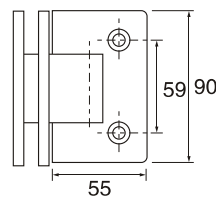

Shower hinge

YC201

- Brass
- Stainless steel

YC202

- Brass
- Stainless steel

YC203

- Brass
- Stainless steel

YC204