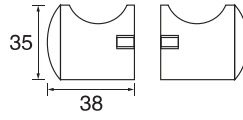

Brass shower door knob

DK-205

■ Brass