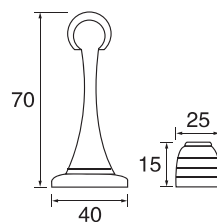

DH085BR

- Zinc alloy
- Stainless steel