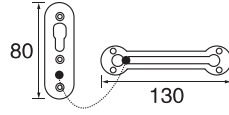

Door guard

DG006ZA

- Zinc alloy
- Stainless steel