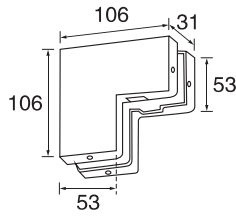

Patch fitting

PF026

■ Stainless steel