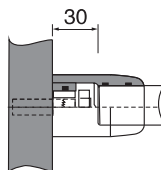

SL-002

■ Stainless steel