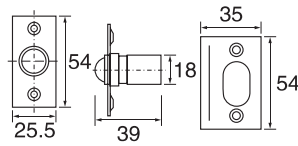

BC005BR

■ Brass