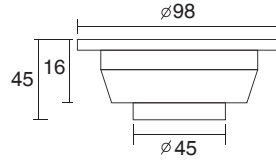

Floor trap grating

FTG-611

■ Stainless steel