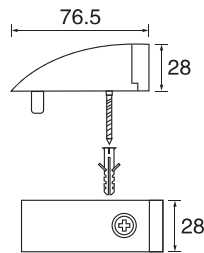

DH077

- Stainless steel
- Zinc alloy