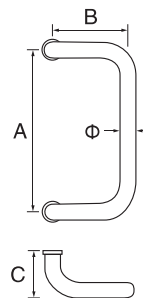

- Stainless steel
- Φ=25/32/38

S/steel pull handle (tube)

PH213

- Stainless steel
- Φ=22/25/32/38/50
- A=200–2200
- C=75–95

PH214

- Stainless steel
- Φ=25/32/38
- A=200–2200

PH215

- Stainless steel
- Φ=25/32/38
- A=250–2200
- B=100–140
- C=75–95

S/steel pull handle (tube)

PH216

- Stainless steel
- Φ=25/32/38
- A=250–350
- B=130–235
- C=75–95

PH217

- Stainless steel
- Φ=22/25/32/38/50
- A=Any size available
- B=90–150
- C=75–95

PH218

- Stainless steel
- Φ=22/25/32/38/50
- A=250–2000
- B=Any size available