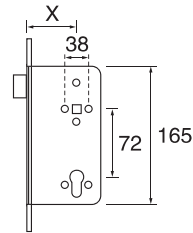

🔥 Entrance
X=55mm \ 60mm

LK001/P

🔥 Passage
X=55mm \ 60mm

LK001/S

🔥 Deadlock
X=55mm \ 60mm

LK001/WC

🔥 W · C
X=55mm \ 60mm

LK001/B