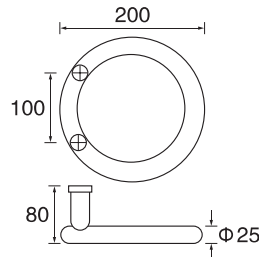

PH226

■ Stainless steel