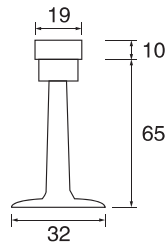

Door stopper

DH033ZA

■ Zinc alloy