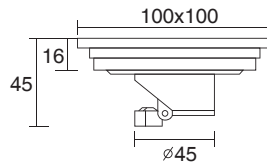

FTG-313

■ Stainless steel