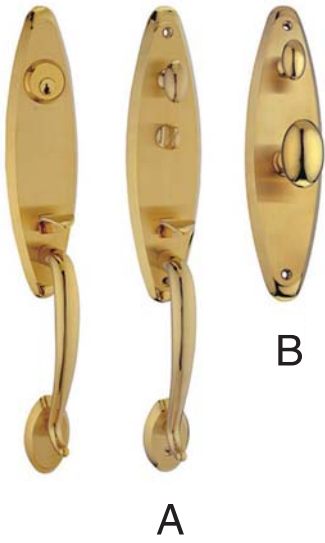

Aluminium lever handle / Aluminium back plate

KL061

■ Aluminium

KL065

■ Aluminium

K-01L

■ Aluminium

K-02L

■ Aluminium

Entrance handle set

LP501

■ Stainless steel

LP502

■ Stainless steel

LP503

■ Stainless steel

Entrance handle set

LP504

■ Stainless steel

LP505

■ Stainless steel

LP506

■ Stainless steel

LK001