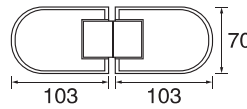

YC513

- Brass