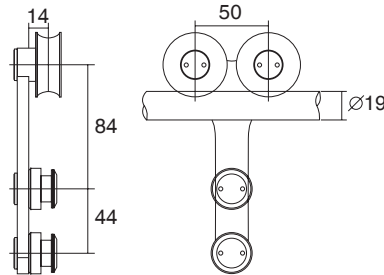

SL-001C

■ Stainless steel

SL-002

■ Stainless steel

SL-003A-R

■ Stainless steel