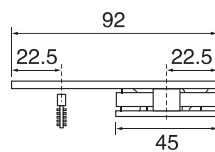

GC-203

■ Stainless steel

■ Brass