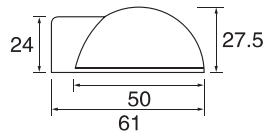

DH012SS

■ Stainless steel