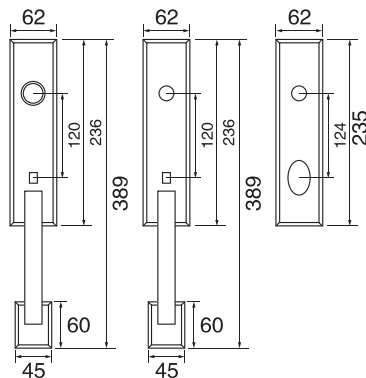

LP505

■ Stainless steel