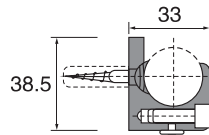

SL-005A

■ Stainless steel