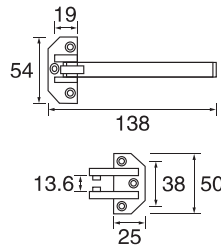

DG003

- Brass
- Zinc alloy