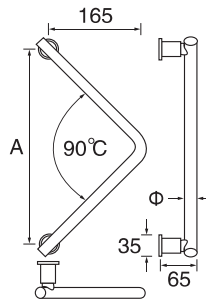

PH223

- Stainless steel
- Φ=25/32
- A=200–any size