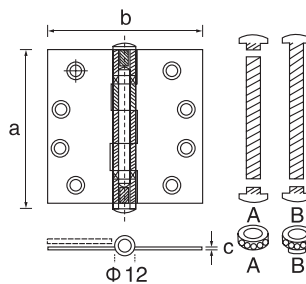

SS403030-2BB

- Stainless steel
- a=3"/4"/5"
- b=3"/4"
- c=2.0/2.5/3.0