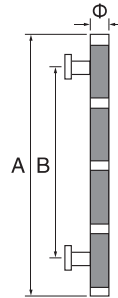

- Stainless steel
- Φ=25/32/38
- A=200-2000

PH232

- Stainless steel
- Φ=25/32/38
- A=200-2200

PH233

- Stainless steel
- Φ=25/32/38
- A=300-1800

S/steel pull handle (tube)

PH234

- Stainless steel
- Φ=19/22/25/32
- A=300-1800

PH239

- Stainless steel
- Φ=22/25/32/38/50
- A=200-2000
- B=Any size available

PH240

- Stainless steel
- Φ=22/25/32/38/50
- A=200-2000
- B=Any size available

S/steel pull handle (tube)

PH241

- Stainless steel
- Φ 1=25
- Φ 2=32/38
- A=350-2000
- B=77/88