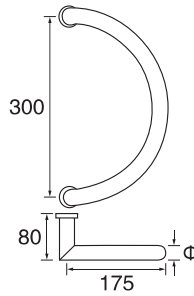

- Stainless steel
- Φ=22/25/32/38/50
- A=200-2000

PH203

- Stainless steel
- Φ=22/25/32/38/50
- A=200-2000

S/steel pull handle (tube)

PH204

- Stainless steel
- Φ=22/25/32/38/50

PH205

- Stainless steel
- Φ=22/25/32/38/50
- A=200–2000
- B=Any size available

PH206

- Stainless steel
- Φ=22/25/32/38/50
- A=200–2000
- B=Any size available

S/steel pull handle (tube)

PH207

- Stainless steel
- Φ 1=25
- Φ 2=32/38
- A=350-2000

PH208

- Stainless steel
- Φ 1=25
- Φ 2=32/38
- A=350-2000

PH209

- Stainless steel
- Φ =22/25/32/38/50
- A=250-2000
- C=75-95

S/steel pull handle (tube)

PH210

- Stainless steel
- Φ=22/25/32/38/50
- A=200-2000

PH211

- Stainless steel
- Φ=25/32/38

PH212

- Stainless steel
- Φ=25/32/38

S/steel pull handle (tube)

PH213

- Stainless steel
- Φ=22/25/32/38/50
- A=200–2200
- C=75–95

PH214

- Stainless steel
- Φ=25/32/38
- A=200–2200

PH215

- Stainless steel
- Φ=25/32/38
- A=250–2200
- B=100–140
- C=75–95