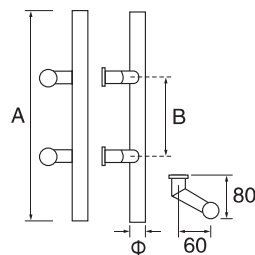

- Stainless steel
- Φ=22/25/32/38/50
- A=200-2000

PH203

- Stainless steel
- Φ=22/25/32/38/50
- A=200-2000

S/steel pull handle (tube)

PH204

- Stainless steel
- Φ=22/25/32/38/50

PH205

- Stainless steel
- Φ=22/25/32/38/50
- A=200–2000
- B=Any size available

PH206

- Stainless steel
- Φ=22/25/32/38/50
- A=200–2000
- B=Any size available

S/steel pull handle (tube)

PH207

- Stainless steel
- Φ 1=25
- Φ 2=32/38
- A=350-2000

PH208

- Stainless steel
- Φ 1=25
- Φ 2=32/38
- A=350-2000