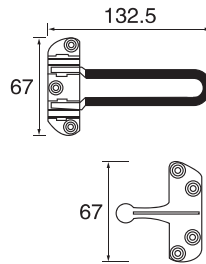

DG002ZA

- Zinc alloy