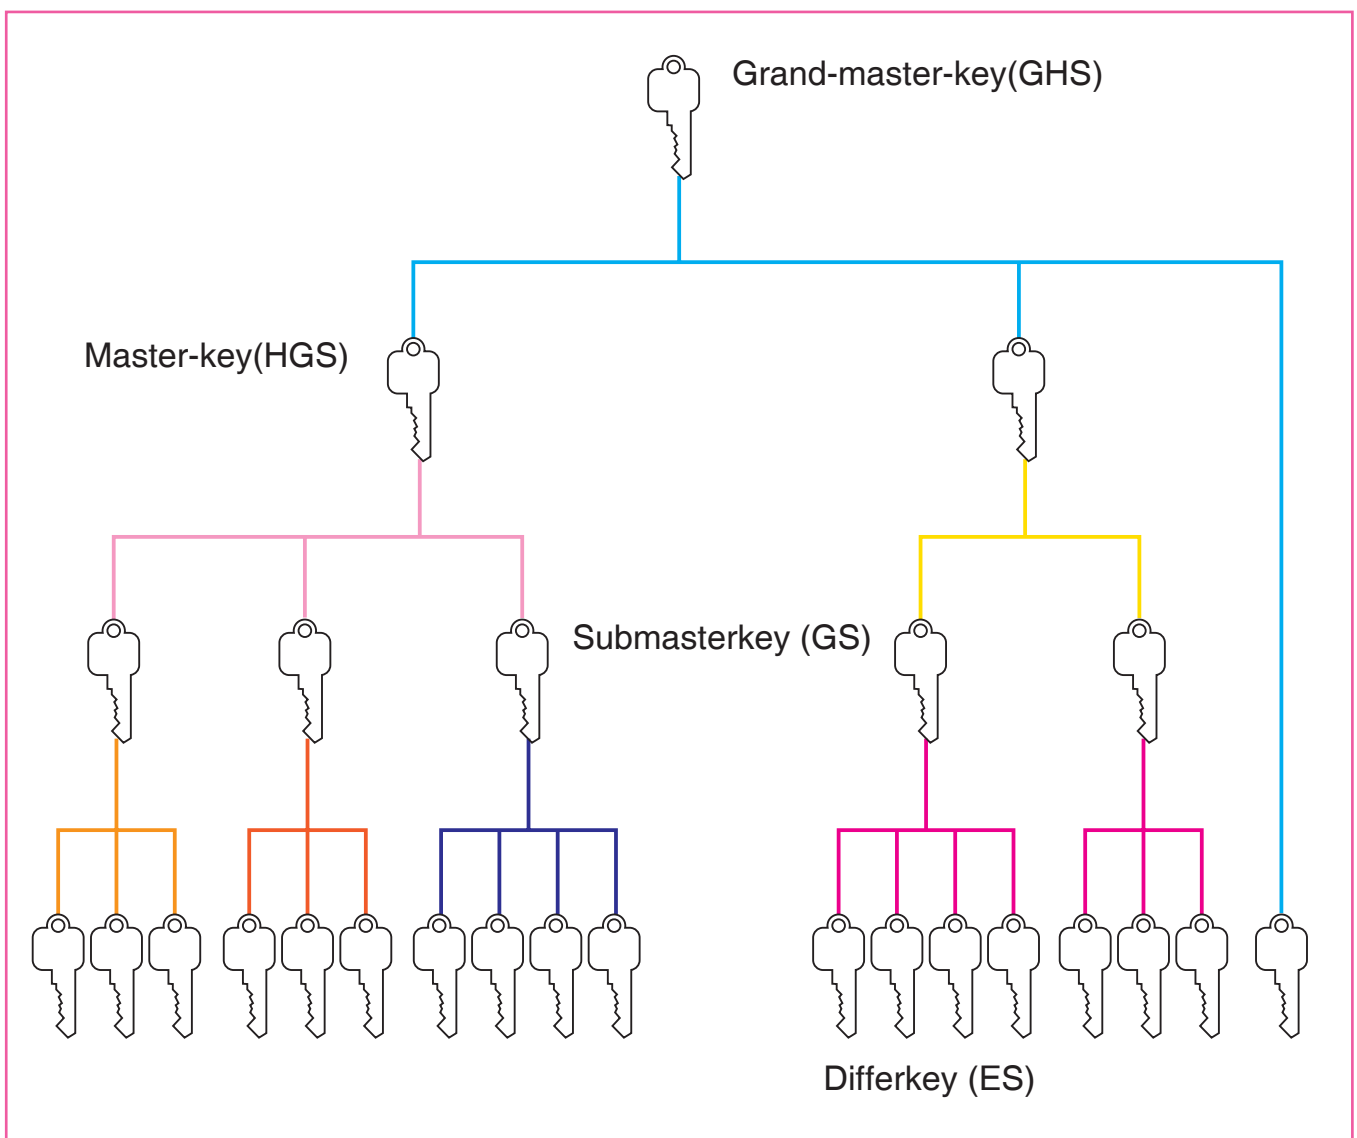

LK012

Mortise lock

LK013/WC

LK014

CL001

IB004

GRAND MASTERKEY SYSTEM(GMK)

- GMK is applicable to various commercial buildings, hotels, offices, wherever key control is a priority.
- Change key can operate bottom level lockset.

Upper level masterkey can operate lower level locksets accordingly.

Top level masterkey can operate all locksets in the system.

- Security, convenience, efficiency.

Double function
X=60mm~110mm

LK101A

LK102