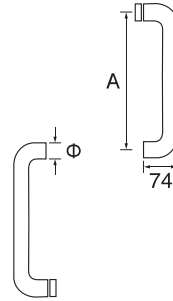

- Stainless steel
- Φ=25/32/38
- A=200-2000

PH232

- Stainless steel
- Φ=25/32/38
- A=200-2200

PH233

- Stainless steel
- Φ=25/32/38
- A=300-1800

S/steel pull handle (tube)

PH234

- Stainless steel
- Φ=19/22/25/32
- A=300-1800

PH239

- Stainless steel
- Φ=22/25/32/38/50
- A=200-2000
- B=Any size available

PH240

- Stainless steel
- Φ=22/25/32/38/50
- A=200-2000
- B=Any size available

S/steel pull handle (tube)

PH241

- Stainless steel
- Φ 1=25
- Φ 2=32/38
- A=350-2000
- B=77/88