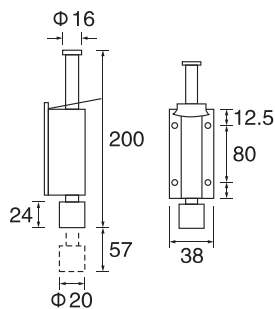

DH029

■ Stainless steel