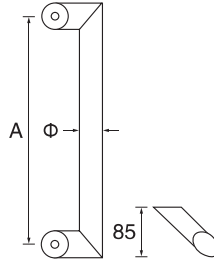

S/steel pull handle (tube)

PH201

- Stainless steel
- Φ=22/25/32/38/50
- A=200-2000