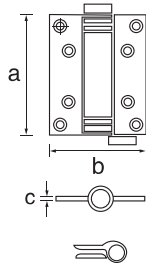

SS-SAS01(4"5"6")

- Stainless steel
- a=3"/4"/5"/6"
- b=3"/4"
- c=1.5/2.0