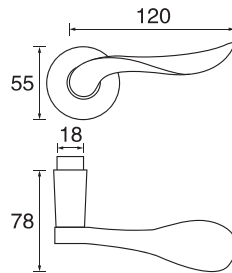

KL013

■ Aluminium