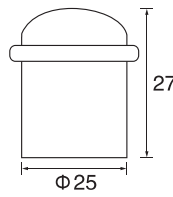

DH060

■ Stainless steel

■ Brass