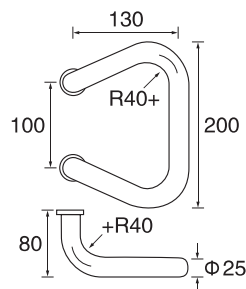

PH227

■ Stainless steel