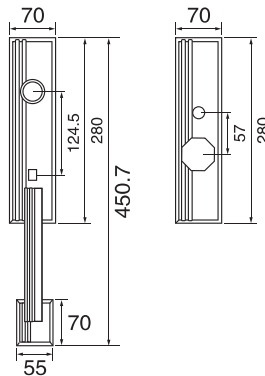

LP503

■ Stainless steel