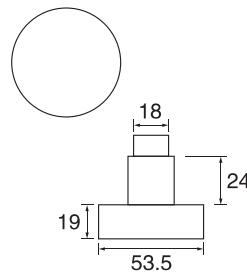

KL029

■ Aluminium