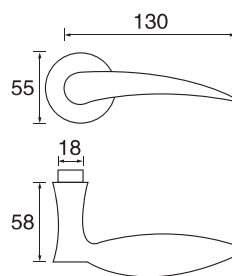

KL043

■ Aluminium