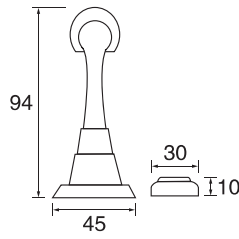

Magnetic door stopper

DH086BR

- Brass
- Stainless steel