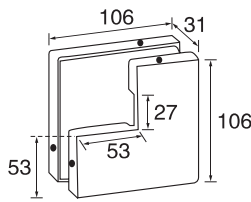

PF027

■ Stainless steel