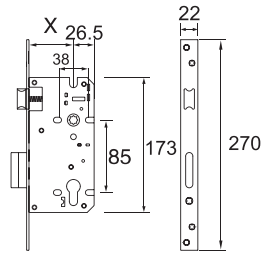

LK003-1

X=60mm