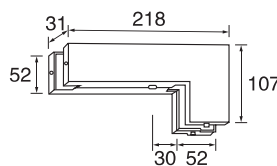

PF014

■ Stainless steel