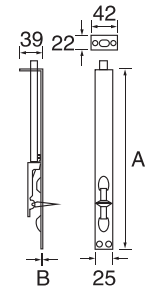

DB002SS

- Stainless steel
- A=6"/8"/10"/12"/
  18"/20"/24"
- B=2.0