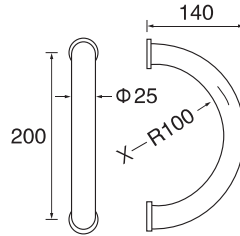

PH222

- Stainless steel
- Φ=25/32
- A=200–2000

PH223

- Stainless steel
- Φ=25/32
- A=200–any size

PH224

- Stainless steel
- Φ=25/32
- A=350–2200

S/steel pull handle (tube)

PH225