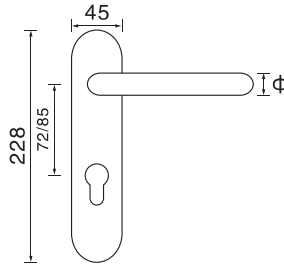

P-17L

■ Stainless steel

Back plate with s/steel lever handle

TP300-1

- Stainless steel
- Φ=16/19/22
- A=170/180
- B=1.5/2.0

TP300-2

- Stainless steel
- Φ=16/19/22

TP300-3