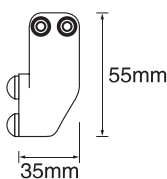

SL-003A-R

■ Stainless steel