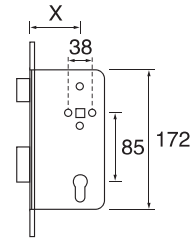

LK002/AP

Anti Panic

X=60mm