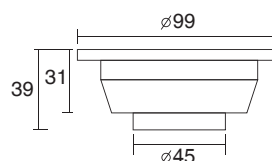

FTG-6083

■ Stainless steel