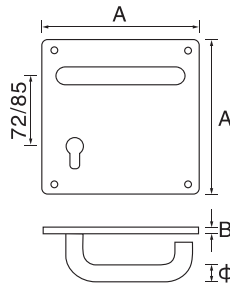

P-17L

■ Stainless steel

Back plate with s/steel lever handle

TP300-1

- Stainless steel
- Φ=16/19/22
- A=170/180
- B=1.5/2.0

TP300-2

- Stainless steel
- Φ=16/19/22

TP300-3