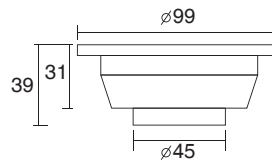

FTG-608C

■ Stainless steel