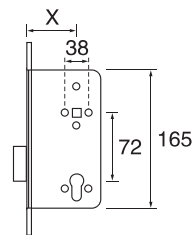

🔥 Entrance
X=55mm \ 60mm

LK001/P

🔥 Passage
X=55mm \ 60mm

LK001/S

🔥 Deadlock
X=55mm \ 60mm

LK001/WC

🔥 W · C
X=55mm \ 60mm

LK001/B