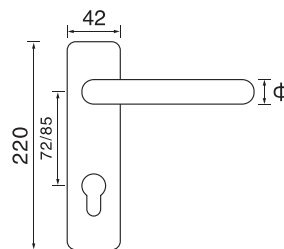

P-17L

■ Stainless steel

Back plate with s/steel lever handle

TP300-1

- Stainless steel
- Φ=16/19/22
- A=170/180
- B=1.5/2.0

TP300-2

- Stainless steel
- Φ=16/19/22

TP300-3