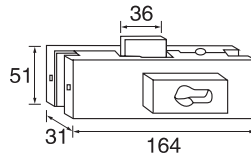

Patch fitting

PF006

■ Stainless steel