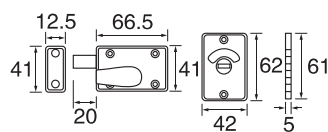

IB002SS

■ Stainless steel