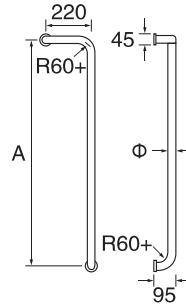

S/steel pull handle (tube)

PH219

- Stainless steel
- Φ=25/32/38
- A=Any size available