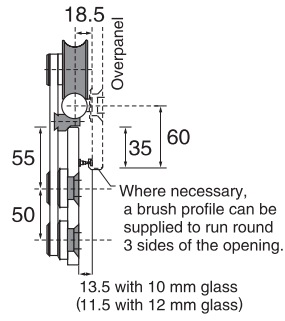

Sliding door system

SL-001A

■ Stainless steel