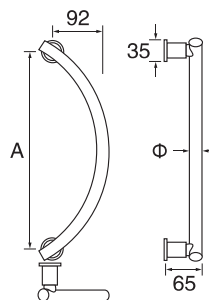

PH224

- Stainless steel
- Φ=25/32
- A=350–2200