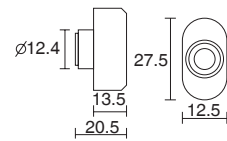

LK103B

LK103C

LK104

LK105

Haif cylinder with single entry
X=30mm~60mm

LK101A

LK102

LK103B