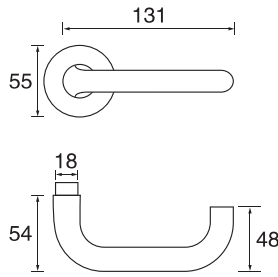

Aluminium lever handle

KL001

■ Aluminium