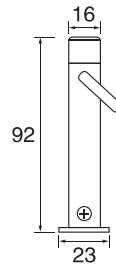

DH036SS

■ Stainless steel