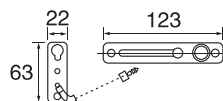

DG005SS

- Stainless steel