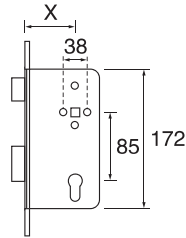

LK002/E

Entrance

X=45mm\50mm\60mm\70mm