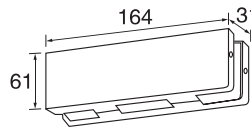

PF006K

■ Stainless steel