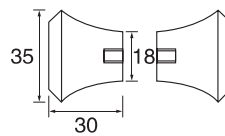

DK-215

■ Brass