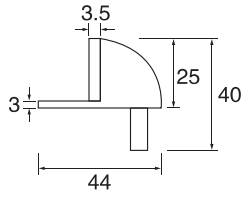

Door stopper

DH001SS

■ Stainless steel