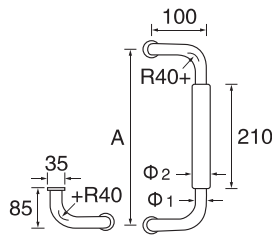

PH206

- Stainless steel
- Φ=22/25/32/38/50
- A=200–2000
- B=Any size available

S/steel pull handle (tube)

PH207

- Stainless steel
- Φ 1=25
- Φ 2=32/38
- A=350-2000

PH208

- Stainless steel
- Φ 1=25
- Φ 2=32/38
- A=350-2000