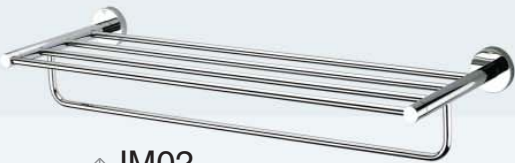

JM SERIES

↑ **JM01**
Towel rack
Size:65.5x21x5.5cm

↑ **JM05**
Adjustable towel rack
Size:65.5x21x11cm

↑ **JM20**
Stowel ring
Size:17x5x19cm

↑ **JM02**
Double towel rack
Size:65.5x21x11cm

↑ **JMA02-400**
Double towel rack Size:45.5x22x12cm