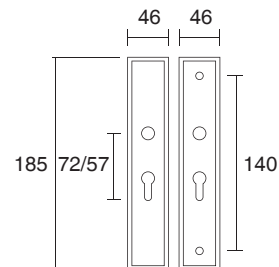

P-17S

■ Stainless steel