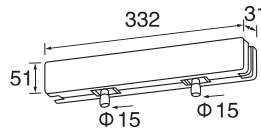

PF028

■ Stainless steel