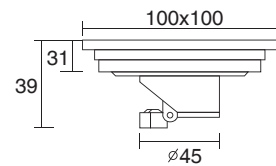

FTG-808

■ Stainless steel