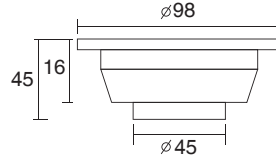

FTG-613

■ Stainless steel