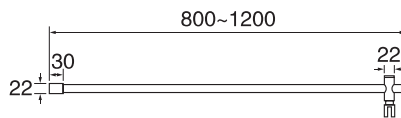

SDH-5007

■ Stainless steel