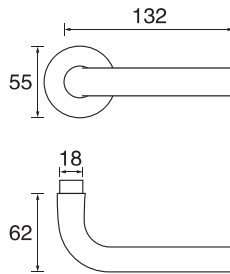

P-17L

■ Stainless steel

Back plate with s/steel lever handle

TP300-1

- Stainless steel
- Φ=16/19/22
- A=170/180
- B=1.5/2.0

TP300-2

- Stainless steel
- Φ=16/19/22

TP300-3

- Stainless steel
- Φ=16/19/22

TP300-4

- Stainless steel
- Φ=16/19/22

Aluminium lever handle

KL001

■ Aluminium

KL002

■ Aluminium