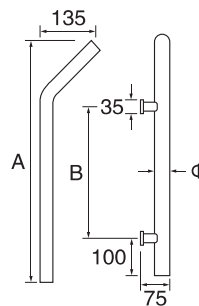

- Stainless steel
- Φ=25/32/38

S/steel pull handle (tube)

PH213

- Stainless steel
- Φ=22/25/32/38/50
- A=200–2200
- C=75–95

PH214

- Stainless steel
- Φ=25/32/38
- A=200–2200

PH215

- Stainless steel
- Φ=25/32/38
- A=250–2200
- B=100–140
- C=75–95

S/steel pull handle (tube)

PH216

- Stainless steel
- Φ=25/32/38
- A=250–350
- B=130–235
- C=75–95

PH217

- Stainless steel
- Φ=22/25/32/38/50
- A=Any size available
- B=90–150
- C=75–95

PH218

- Stainless steel
- Φ=22/25/32/38/50
- A=250–2000
- B=Any size available