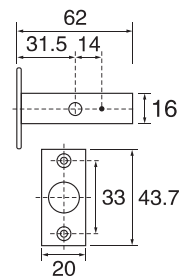

Mortise lock

LK013/WC

LK014

CL001