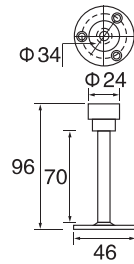

DH023SS

■ Stainless steel