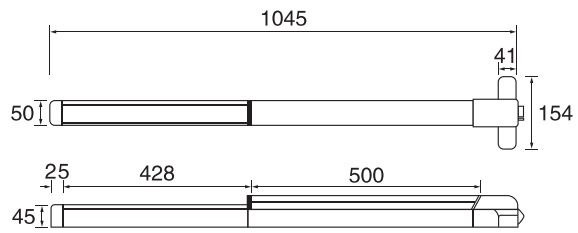

X=32"/42"/52"/60"

Panic exit device

305

■ Stainless steel

306

■ Stainless steel

Door viewer

DV220