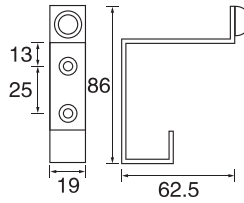

Door stopper

DH039SS

■ Stainless steel