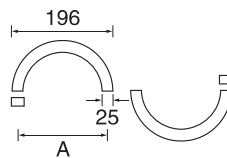

PH230

■ Stainless steel

A=200/250/300