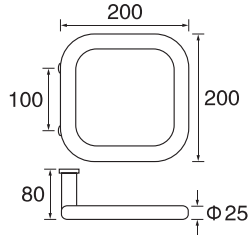

S/steel pull handle (tube)

PH228

■ Stainless steel