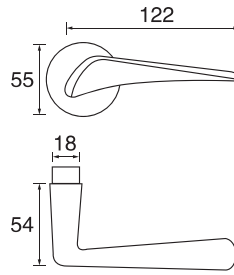

Aluminium lever handle

KL044

■ Aluminium