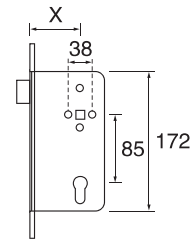

LK002/SR

Storeroom

X=60mm