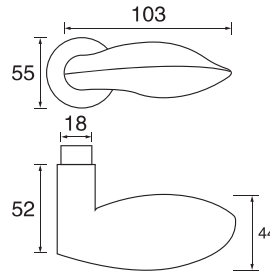

Aluminium lever handle

KL019

■ Aluminium