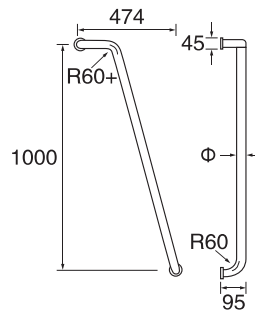

PH220

- Stainless steel
- Φ=25/32/38
- A=Any size available