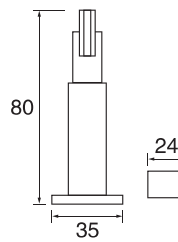

DH087ZA

- Zinc alloy