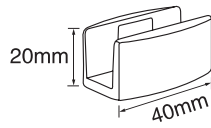

SL-004

■ Stainless steel