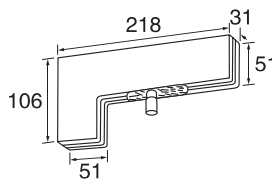

PF004

■ Stainless steel