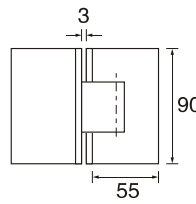

Shower hinge

YC201

- Brass
- Stainless steel

YC202

- Brass
- Stainless steel

YC203

- Brass
- Stainless steel

YC204