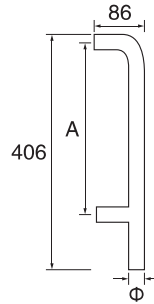

PH229

■ Stainless steel

A=196–any size

PH230

■ Stainless steel

A=200/250/300

S/steel pull handle (tube)

PH231