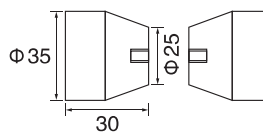

DK-203

■ Brass