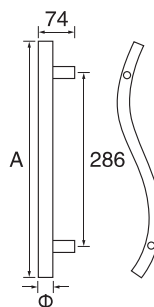

PH229

■ Stainless steel

A=196–any size

PH230

■ Stainless steel

A=200/250/300

S/steel pull handle (tube)

PH231

- Stainless steel
- Φ=25/32/38
- A=200-2000

PH232

- Stainless steel
- Φ=25/32/38
- A=200-2200

PH233

- Stainless steel
- Φ=25/32/38
- A=300-1800

S/steel pull handle (tube)

PH234

- Stainless steel
- Φ=19/22/25/32
- A=300-1800

PH239

- Stainless steel
- Φ=22/25/32/38/50
- A=200-2000
- B=Any size available

PH240

- Stainless steel
- Φ=22/25/32/38/50
- A=200-2000
- B=Any size available

S/steel pull handle (tube)

PH241

- Stainless steel
- Φ 1=25
- Φ 2=32/38
- A=350-2000
- B=77/88