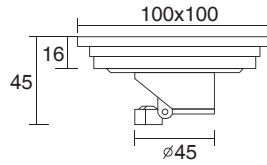

Floor trap grating

FTG-2173

■ Stainless steel