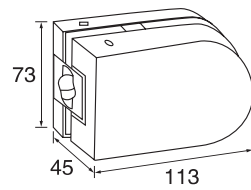

PF007

■ Stainless steel