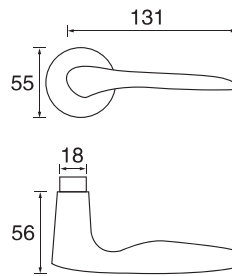

KL020

■ Aluminium