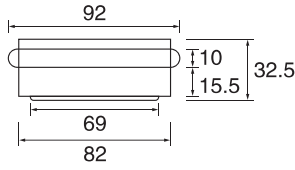

Door stopper

DH073SS

- Stainless steel