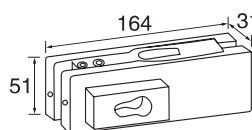

PF005

■ Stainless steel