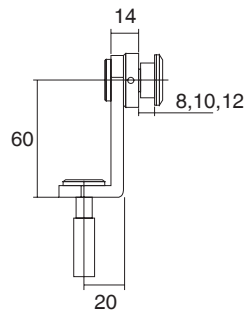

SL-006B

■ Stainless steel