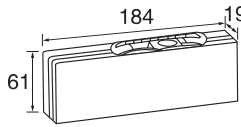

PF002

■ Stainless steel