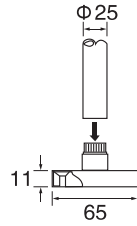

Washroom cubicle & Partition fittings series

WPF-01

■ Stainless steel