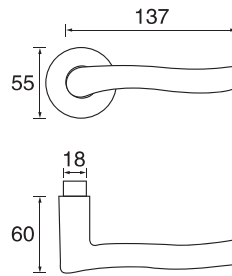

KL012

■ Aluminium