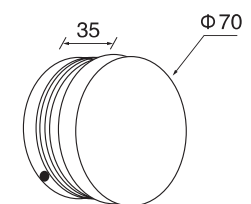

PF008

■ Stainless steel