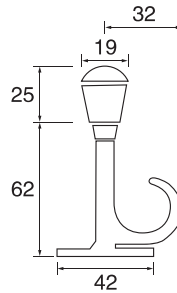

DH034ZA

■ Zinc alloy