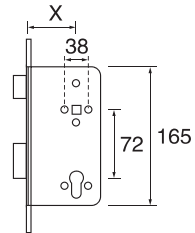

LK001/AP

Anti Panic
X=60mm