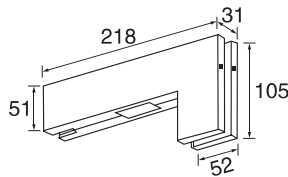

PF013

■ Stainless steel