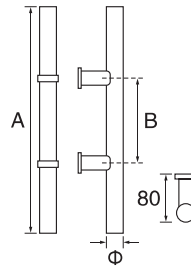

- Stainless steel
- Φ=22/25/32/38/50
- A=200-2000

PH203

- Stainless steel
- Φ=22/25/32/38/50
- A=200-2000

S/steel pull handle (tube)

PH204

- Stainless steel
- Φ=22/25/32/38/50

PH205

- Stainless steel
- Φ=22/25/32/38/50
- A=200–2000
- B=Any size available