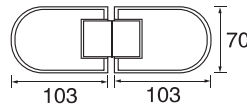

YC512

- Brass