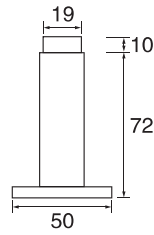

Door stopper

DH022SS

■ Stainless steel