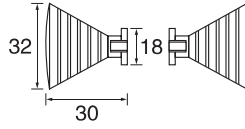

Brass shower door knob

DK-221

■ Brass