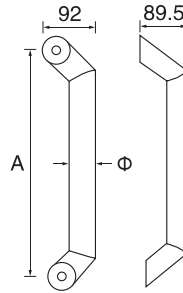

PH202

- Stainless steel
- Φ=22/25/32/38/50
- A=200-2000