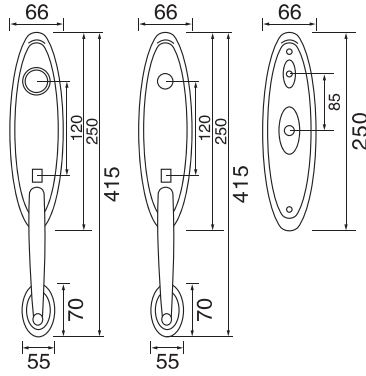

Entrance handle set

LP504

■ Stainless steel