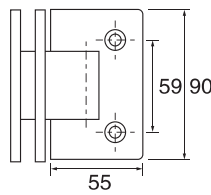

- Brass
- Stainless steel

YC211

- Brass
- Stainless steel

Shower hinge

YC212

- Brass
- Stainless steel

YC213

- Brass
- Stainless steel