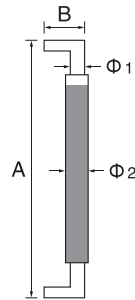

PH239

- Stainless steel
- Φ=22/25/32/38/50
- A=200-2000
- B=Any size available

PH240

- Stainless steel
- Φ=22/25/32/38/50
- A=200-2000
- B=Any size available

S/steel pull handle (tube)

PH241

- Stainless steel
- Φ 1=25
- Φ 2=32/38
- A=350-2000
- B=77/88