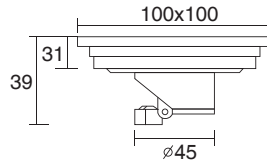

Floor trap grating

FTG-818

■ Stainless steel