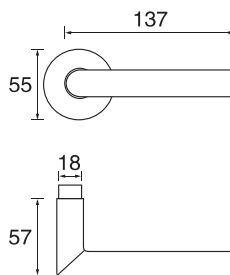

KL007

■ Aluminium