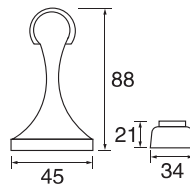

DH084BR

- Brass
- Stainless steel
- Zinc alloy