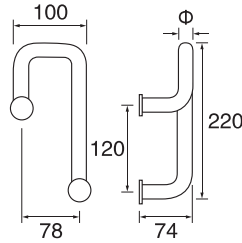

LK103C

LK104

LK105

Cylinder

S/steel pull handle (tube)

PH201

- Stainless steel
- Φ=22/25/32/38/50
- A=200-2000

PH202

- Stainless steel
- Φ=22/25/32/38/50
- A=200-2000

PH203

- Stainless steel
- Φ=22/25/32/38/50
- A=200-2000

S/steel pull handle (tube)

PH204

- Stainless steel
- Φ=22/25/32/38/50

PH205

- Stainless steel
- Φ=22/25/32/38/50
- A=200–2000
- B=Any size available