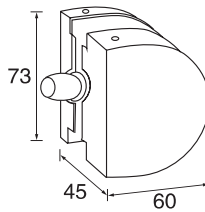

PF011

■ Stainless steel