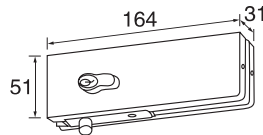

PF023

■ Stainless steel