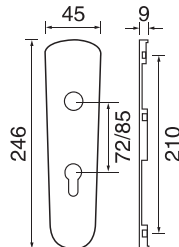

P-09L

■ Stainless steel