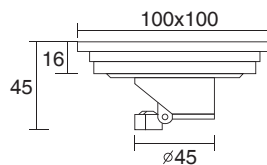

FTG-217

■ Stainless steel