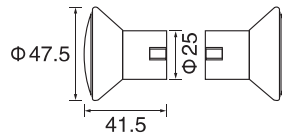

DK-202

■ Brass