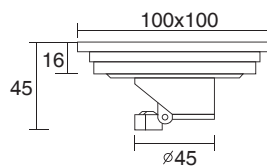

FTG-213

■ Stainless steel