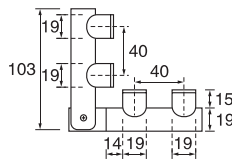

SDH-5004-90

- Stainless steel