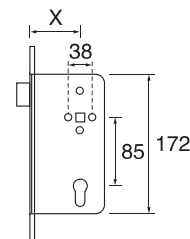

LK002/CR

Classroom

X=60mm