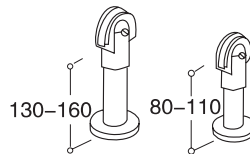

Washroom cubicle & Partition fittings series

WPF-09(A)

■ Stainless steel

WPF-09(B)

■ Stainless steel

WPF-101

WPF-102

WPF-103