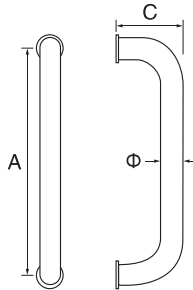

PH206

- Stainless steel
- Φ=22/25/32/38/50
- A=200–2000
- B=Any size available

S/steel pull handle (tube)

PH207

- Stainless steel
- Φ 1=25
- Φ 2=32/38
- A=350-2000

PH208

- Stainless steel
- Φ 1=25
- Φ 2=32/38
- A=350-2000

PH209

- Stainless steel
- Φ =22/25/32/38/50
- A=250-2000
- C=75-95

S/steel pull handle (tube)

PH210

- Stainless steel
- Φ=22/25/32/38/50
- A=200-2000

PH211

- Stainless steel
- Φ=25/32/38

PH212

- Stainless steel
- Φ=25/32/38

S/steel pull handle (tube)

PH213

- Stainless steel
- Φ=22/25/32/38/50
- A=200–2200
- C=75–95

PH214

- Stainless steel
- Φ=25/32/38
- A=200–2200

PH215

- Stainless steel
- Φ=25/32/38
- A=250–2200
- B=100–140
- C=75–95