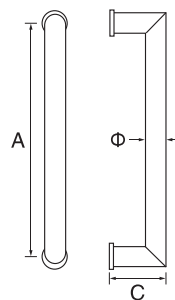

- Stainless steel
- Φ=22/25/32/38/50
- A=200-2000

PH203

- Stainless steel
- Φ=22/25/32/38/50
- A=200-2000

S/steel pull handle (tube)

PH204

- Stainless steel
- Φ=22/25/32/38/50

PH205

- Stainless steel
- Φ=22/25/32/38/50
- A=200–2000
- B=Any size available

PH206

- Stainless steel
- Φ=22/25/32/38/50
- A=200–2000
- B=Any size available

S/steel pull handle (tube)

PH207

- Stainless steel
- Φ 1=25
- Φ 2=32/38
- A=350-2000

PH208

- Stainless steel
- Φ 1=25
- Φ 2=32/38
- A=350-2000