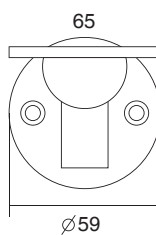

DH090

- Zinc alloy