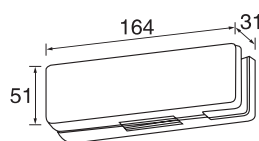

PF025

■ Stainless steel