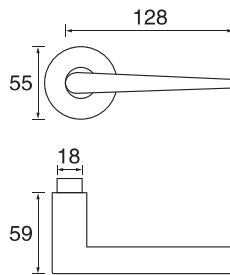

P-17L

■ Stainless steel

Back plate with s/steel lever handle

TP300-1

- Stainless steel
- Φ=16/19/22
- A=170/180
- B=1.5/2.0

TP300-2

- Stainless steel
- Φ=16/19/22

TP300-3

- Stainless steel
- Φ=16/19/22

TP300-4

- Stainless steel
- Φ=16/19/22

Aluminium lever handle

KL001

■ Aluminium

KL002

■ Aluminium