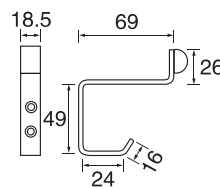

DH037SS

■ Stainless steel