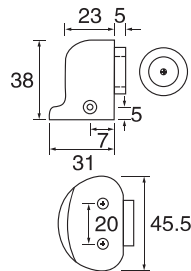

DH083ZA

- Zinc alloy