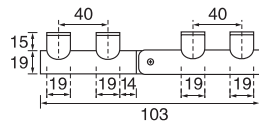

SDH-5004-180

- Stainless steel