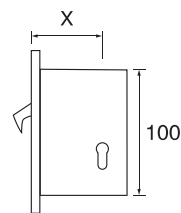

Mortise lock

LK006/WC

LK006/P

■ Stainless steel

X=20mm\30mm\40mm\
50mm\60mm