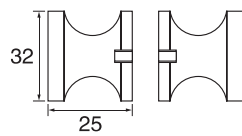

DK-219

■ Brass