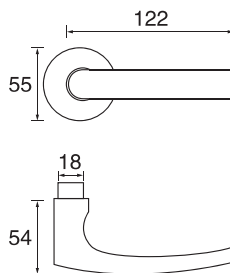

KL009

■ Aluminium