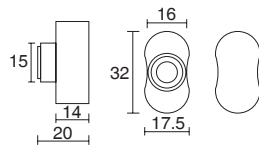

LK103B

LK103C

LK104

LK105

Haif cylinder with single entry
X=30mm~60mm

LK101A

LK102

LK103B