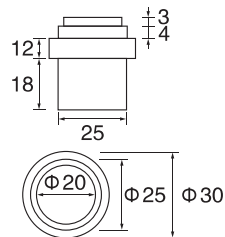

DH026

■ Stainless steel

■ Brass