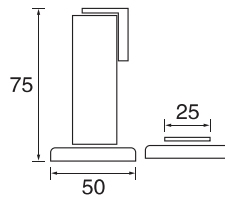

DH088BR

- Brass
- Stainless steel
- Zinc alloy