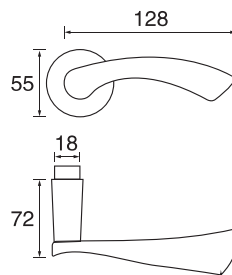

KL042

■ Aluminium