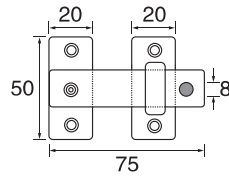

DG010SS

- Stainless steel