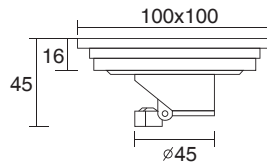

FTG-311

■ Stainless steel