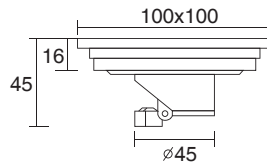

FTG-211

■ Stainless steel