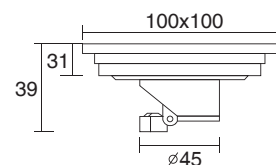

FTG-8083

■ Stainless steel