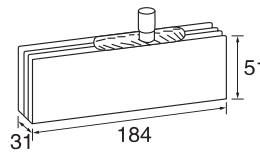

PF003

■ Stainless steel