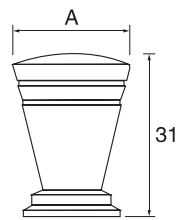

FH046

- Stainless steel
- A=20/25/30/35