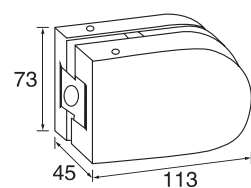

PF009

■ Stainless steel