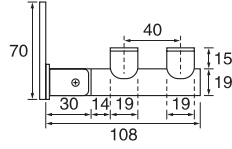

Sliding door system

SDH-5001

- Stainless steel