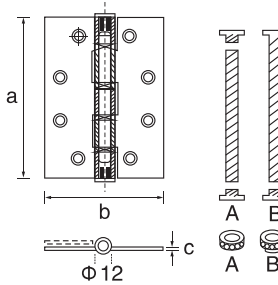

SS-SAS02-4"

- Stainless steel
- a=4"
- b=4"
- c=3.0

SS-HH-01

- Stainless steel
- a=4"
- b=75
- c=2.0

SS-FH-B01

- Stainless steel
- a=4"
- b=75
- c=2.0/2.5

SS-FH-A01

- Stainless steel
- a=4"
- b=75
- c=2.0/2.5

Brass hinge

SB-403030-2BB

- Brass
- $a=3\text{''}/4\text{''}/5\text{''}$
- $b=3\text{''}/4\text{''}$
- $c=2.0/2.5/3.0$

SB-403030-4BB

- Brass
- $a=3\text{''}/4\text{''}/5\text{''}$
- $b=3\text{''}/4\text{''}$
- $c=2.0/2.5/3.0$