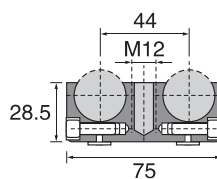

SL-005C

■ Stainless steel