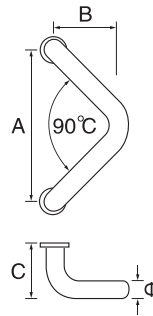

- Stainless steel
- Φ=25/32/38

S/steel pull handle (tube)

PH213

- Stainless steel
- Φ=22/25/32/38/50
- A=200–2200
- C=75–95

PH214

- Stainless steel
- Φ=25/32/38
- A=200–2200

PH215

- Stainless steel
- Φ=25/32/38
- A=250–2200
- B=100–140
- C=75–95

S/steel pull handle (tube)

PH216

- Stainless steel
- Φ=25/32/38
- A=250–350
- B=130–235
- C=75–95

PH217

- Stainless steel
- Φ=22/25/32/38/50
- A=Any size available
- B=90–150
- C=75–95

PH218

- Stainless steel
- Φ=22/25/32/38/50
- A=250–2000
- B=Any size available