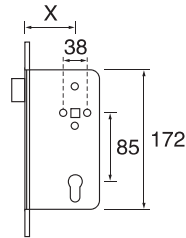

LK002/P

Passage

X=45mm\50mm\60mm\70mm