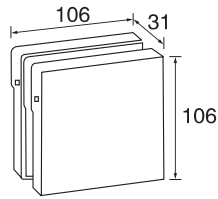

Patch fitting

PF021

■ Stainless steel