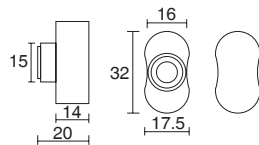

Upper level masterkey can operate lower level locksets accordingly.

Top level masterkey can operate all locksets in the system.

- Security, convenience, efficiency.

Double function
X=60mm~110mm

LK101A

LK102