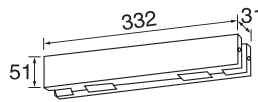

PF012

■ Stainless steel