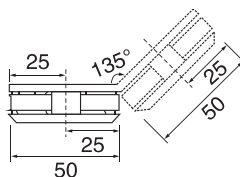

GC-105

■ Brass