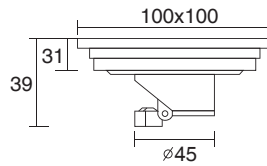

FTG-8183

■ Stainless steel