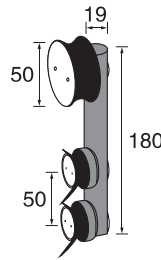

SL-001B

■ Stainless steel