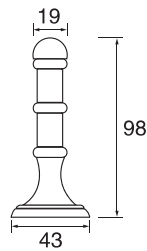

DH020BR

■ Brass