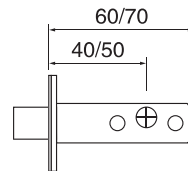

Mortise lock

LK013/WC

LK014