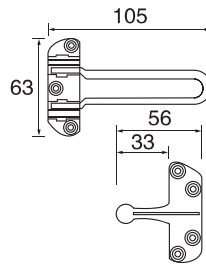

Door guard

DG001ZA

- Zinc alloy
- Stainless steel