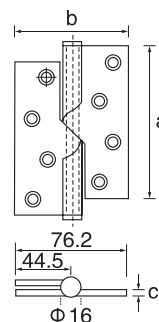

SS403030-RH

- Stainless steel
- a=3"/4"/5"
- b=3"/4"
- c=2.0/2.5/3.0