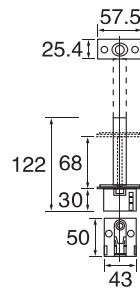

DG004ZA

- Zinc alloy
- Stainless steel