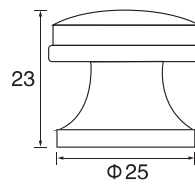

DH061

■ Stainless steel

■ Brass