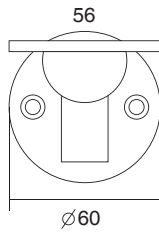

Magnetic door stopper

DH091

- Stainless steel