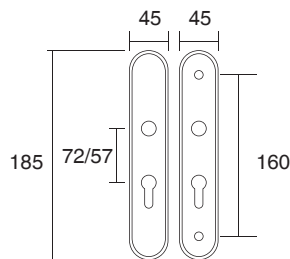

Clip s/steel plate

P-14S

■ Stainless steel