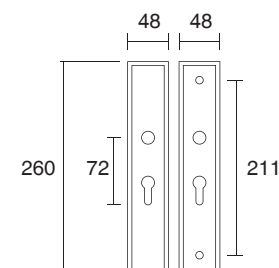

P-17L

■ Stainless steel

Back plate with s/steel lever handle

TP300-1

- Stainless steel
- Φ=16/19/22
- A=170/180
- B=1.5/2.0

TP300-2

- Stainless steel
- Φ=16/19/22

TP300-3