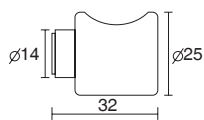

Upper level masterkey can operate lower level locksets accordingly.

Top level masterkey can operate all locksets in the system.

- Security, convenience, efficiency.

Double function
X=60mm~110mm

LK101A

LK102