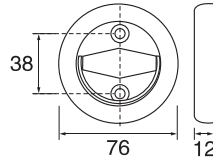

Stainless steel cup handle

CH001SS

■ Stainless steel