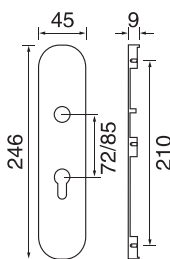

P-05L

■ Stainless steel