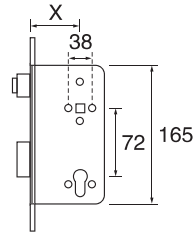

🔥 Entrance
X=55mm \ 60mm

LK001/P

🔥 Passage
X=55mm \ 60mm

LK001/S

🔥 Deadlock
X=55mm \ 60mm

LK001/WC

🔥 W · C
X=55mm \ 60mm

LK001/B