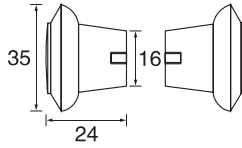

Brass shower door knob

DK-217

■ Brass