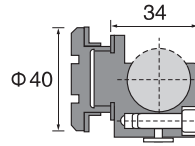

Sliding door system

SL-005D

■ Stainless steel