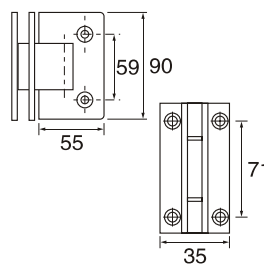

YC211

- Brass
- Stainless steel