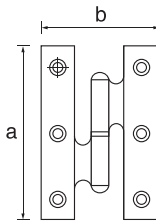

SS-HH-01

- Stainless steel
- a=4"
- b=75
- c=2.0