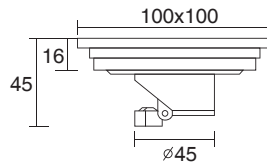

FTG-212

■ Stainless steel