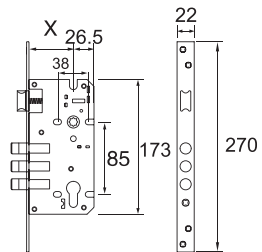

LK003-3

X=60mm