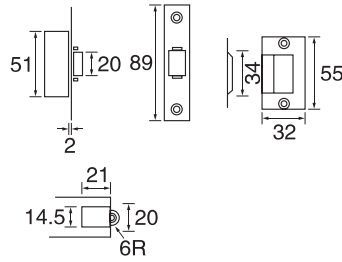

Ball catch

BC002SS

■ Stainless steel