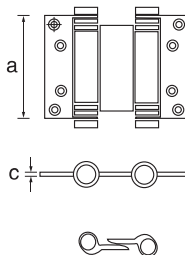

SS-DAS01(4"5"6")

- Stainless steel
- a=3"/4"/5"/6"
- c=1.5/2.0