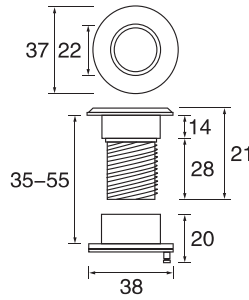

X=32"/42"/52"/60"

Panic exit device

305

■ Stainless steel

306

■ Stainless steel

Door viewer

DV220