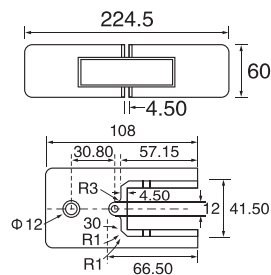

YC502

- Brass
- Stainless steel