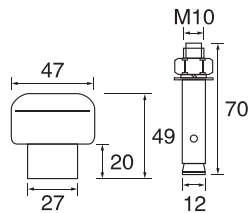

DH009BR

■ Brass
■ Stainless steel