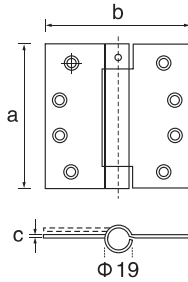

SS-SAS02-4"

- Stainless steel
- a=4"
- b=4"
- c=3.0