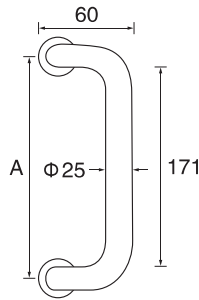

PH229

■ Stainless steel

A=196–any size