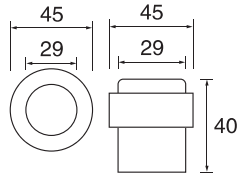

Door stopper

DH006SS

■ Stainless steel