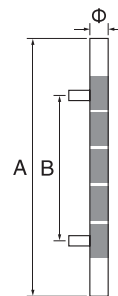

- Stainless steel
- Φ=25/32/38
- A=200-2000

PH232

- Stainless steel
- Φ=25/32/38
- A=200-2200

PH233

- Stainless steel
- Φ=25/32/38
- A=300-1800

S/steel pull handle (tube)

PH234

- Stainless steel
- Φ=19/22/25/32
- A=300-1800

PH239

- Stainless steel
- Φ=22/25/32/38/50
- A=200-2000
- B=Any size available

PH240

- Stainless steel
- Φ=22/25/32/38/50
- A=200-2000
- B=Any size available

S/steel pull handle (tube)

PH241

- Stainless steel
- Φ 1=25
- Φ 2=32/38
- A=350-2000
- B=77/88