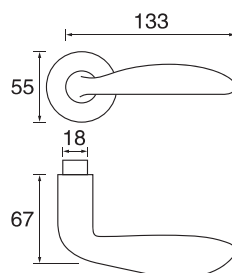

KL016

■ Aluminium