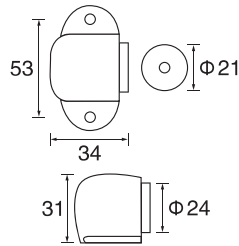

Magnetic door stopper

DH081

- Stainless steel
- Zinc alloy