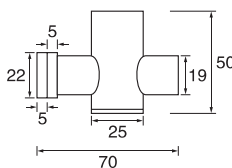

SDH-5002

- Stainless steel