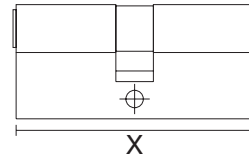

Upper level masterkey can operate lower level locksets accordingly.

Top level masterkey can operate all locksets in the system.

- Security, convenience, efficiency.

Double function
X=60mm~110mm

LK101A

LK102