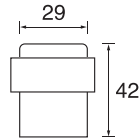

DH092

- Stainless steel
- Zinc alloy