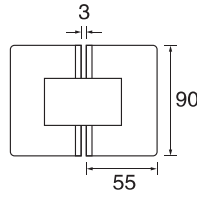

Shower hinge

YC212

- Brass
- Stainless steel