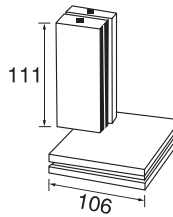

PF022

■ Stainless steel