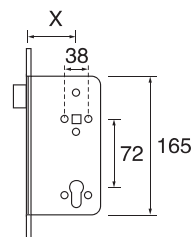

LK001/CR

Classroom
X=60mm