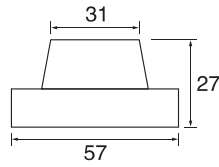

Door stopper

DH011SS

■ Stainless steel