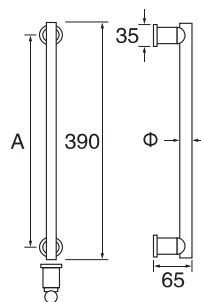

S/steel pull handle (tube)

PH216

- Stainless steel
- Φ=25/32/38
- A=250–350
- B=130–235
- C=75–95

PH217

- Stainless steel
- Φ=22/25/32/38/50
- A=Any size available
- B=90–150
- C=75–95

PH218

- Stainless steel
- Φ=22/25/32/38/50
- A=250–2000
- B=Any size available

S/steel pull handle (tube)

PH219

- Stainless steel
- Φ=25/32/38
- A=Any size available

PH220

- Stainless steel
- Φ=25/32/38
- A=Any size available

PH221

- Stainless steel
- Φ=25/32
- A=200-2000

S/steel pull handle (tube)