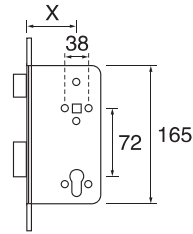

LK001

🔥 Entrance
X=55mm \ 60mm