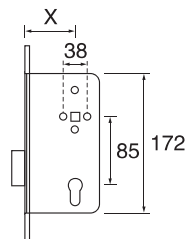

Entrance

X=45mm\50mm\60mm\70mm

LK002/P

Passage

X=45mm\50mm\60mm\70mm

LK002/S

Deadlock

X=45mm\50mm\60mm\70mm