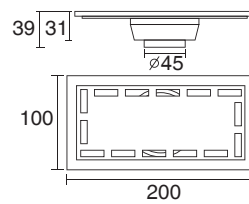

FTG-9283

■ Stainless steel