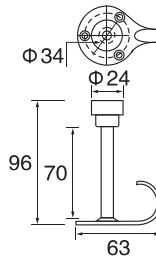

DH024SS

■ Stainless steel