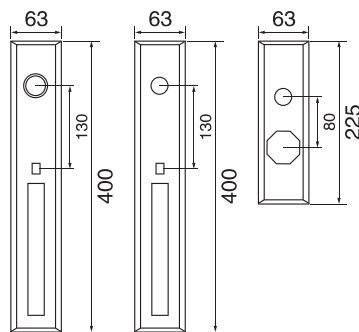

LP506

■ Stainless steel