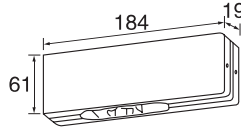

Patch fitting

PF001

■ Stainless steel