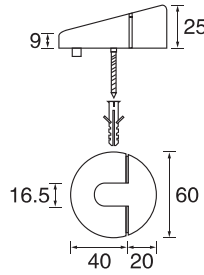

DH076

- Stainless steel
- Zinc alloy