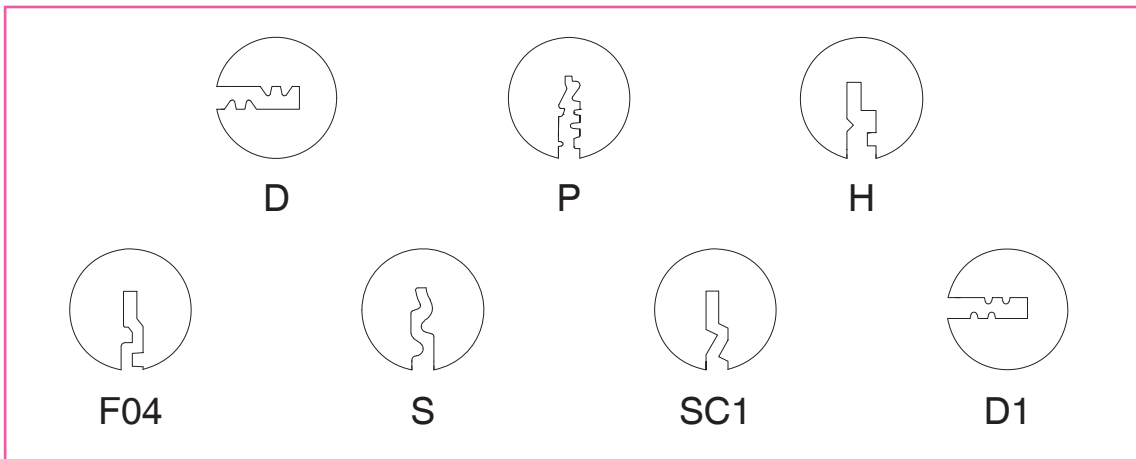

Upper level masterkey can operate lower level locksets accordingly.

Top level masterkey can operate all locksets in the system.

- Security, convenience, efficiency.

Double function
X=60mm~110mm

LK101A

LK102