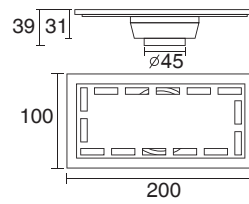

FTG-928

■ Stainless steel