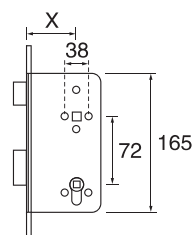

🔥 Entrance
X=55mm \ 60mm

LK001/P

🔥 Passage
X=55mm \ 60mm

LK001/S

🔥 Deadlock
X=55mm \ 60mm

LK001/WC

🔥 W · C
X=55mm \ 60mm

LK001/B