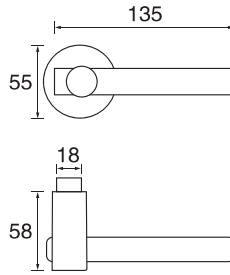

Aluminium lever handle / Aluminium back plate

KL061

■ Aluminium