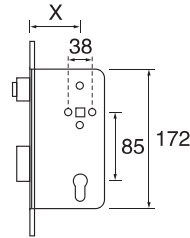

LK002/B

Ball catch

X=45mm\50mm\60mm\70mm