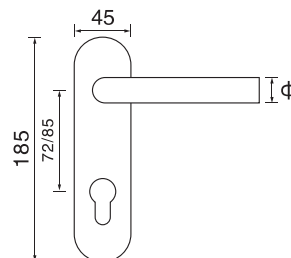

TP300-4

- Stainless steel
- Φ=16/19/22