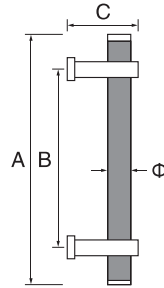

PH242

- Stainless steel
- Φ 1=25
- Φ 2=32/38
- A=350-2000
- B=77/88

PH247

- Stainless steel
- Φ 1=25
- Φ 2=32/38
- A=500/600/800
- B=77/88

S/steel pull handle (tube)

PH252

- Stainless steel
- Φ=32
- A=450/600
- B=300/450
- C=80